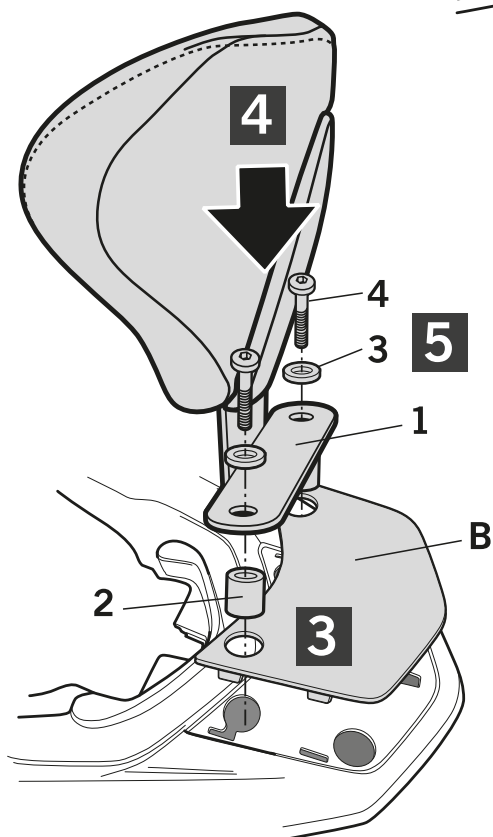

PCX 125i '18