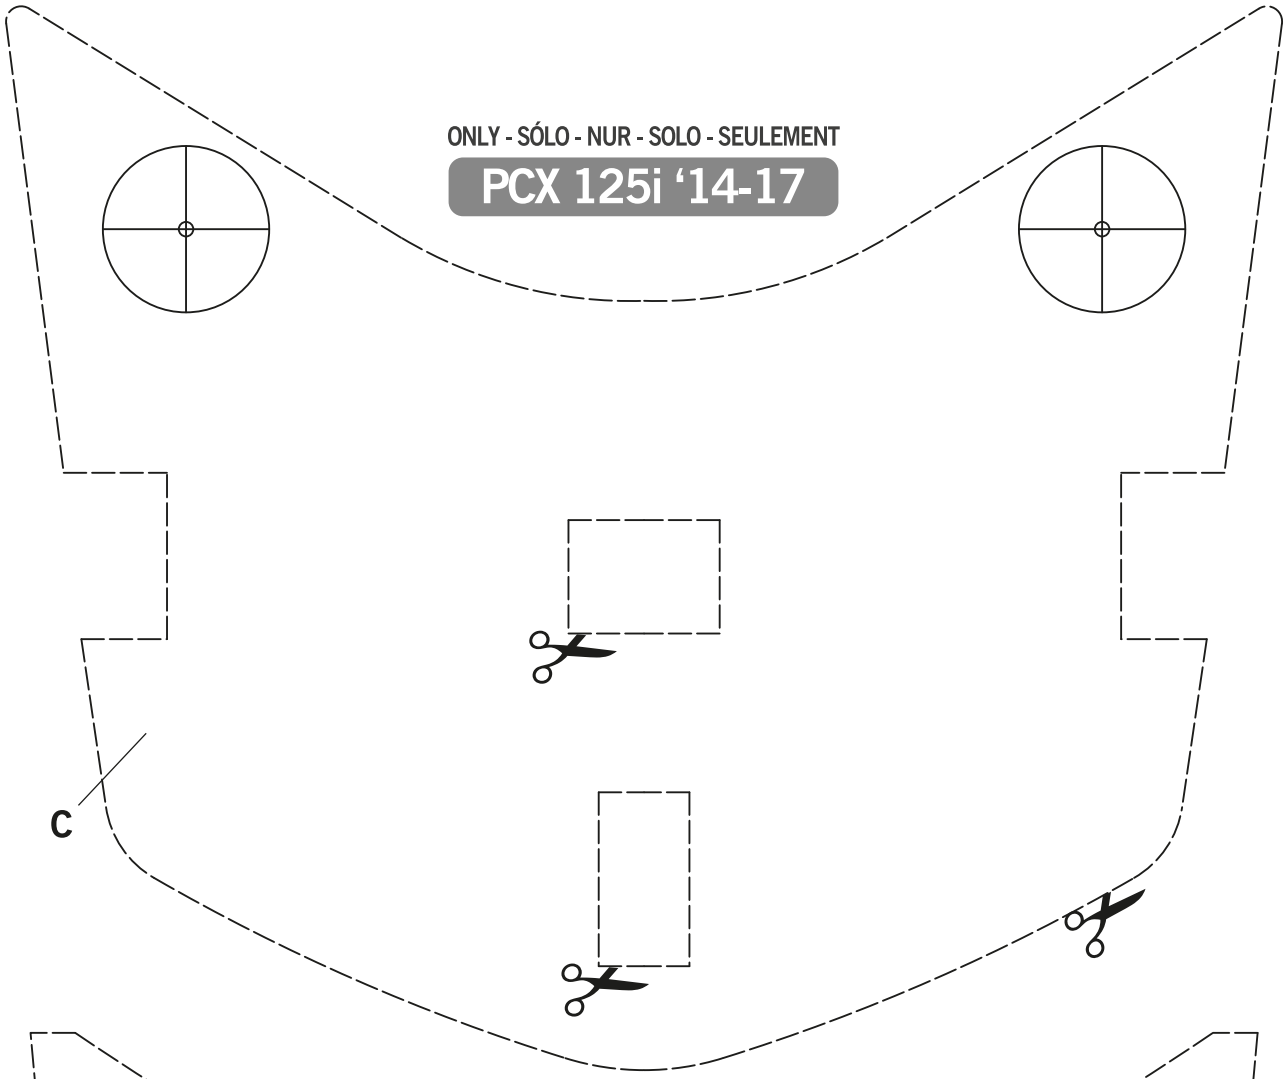

ONLY - SÓLO - NUR - SOLO - SEULEMENT

PCX 125i '14-17